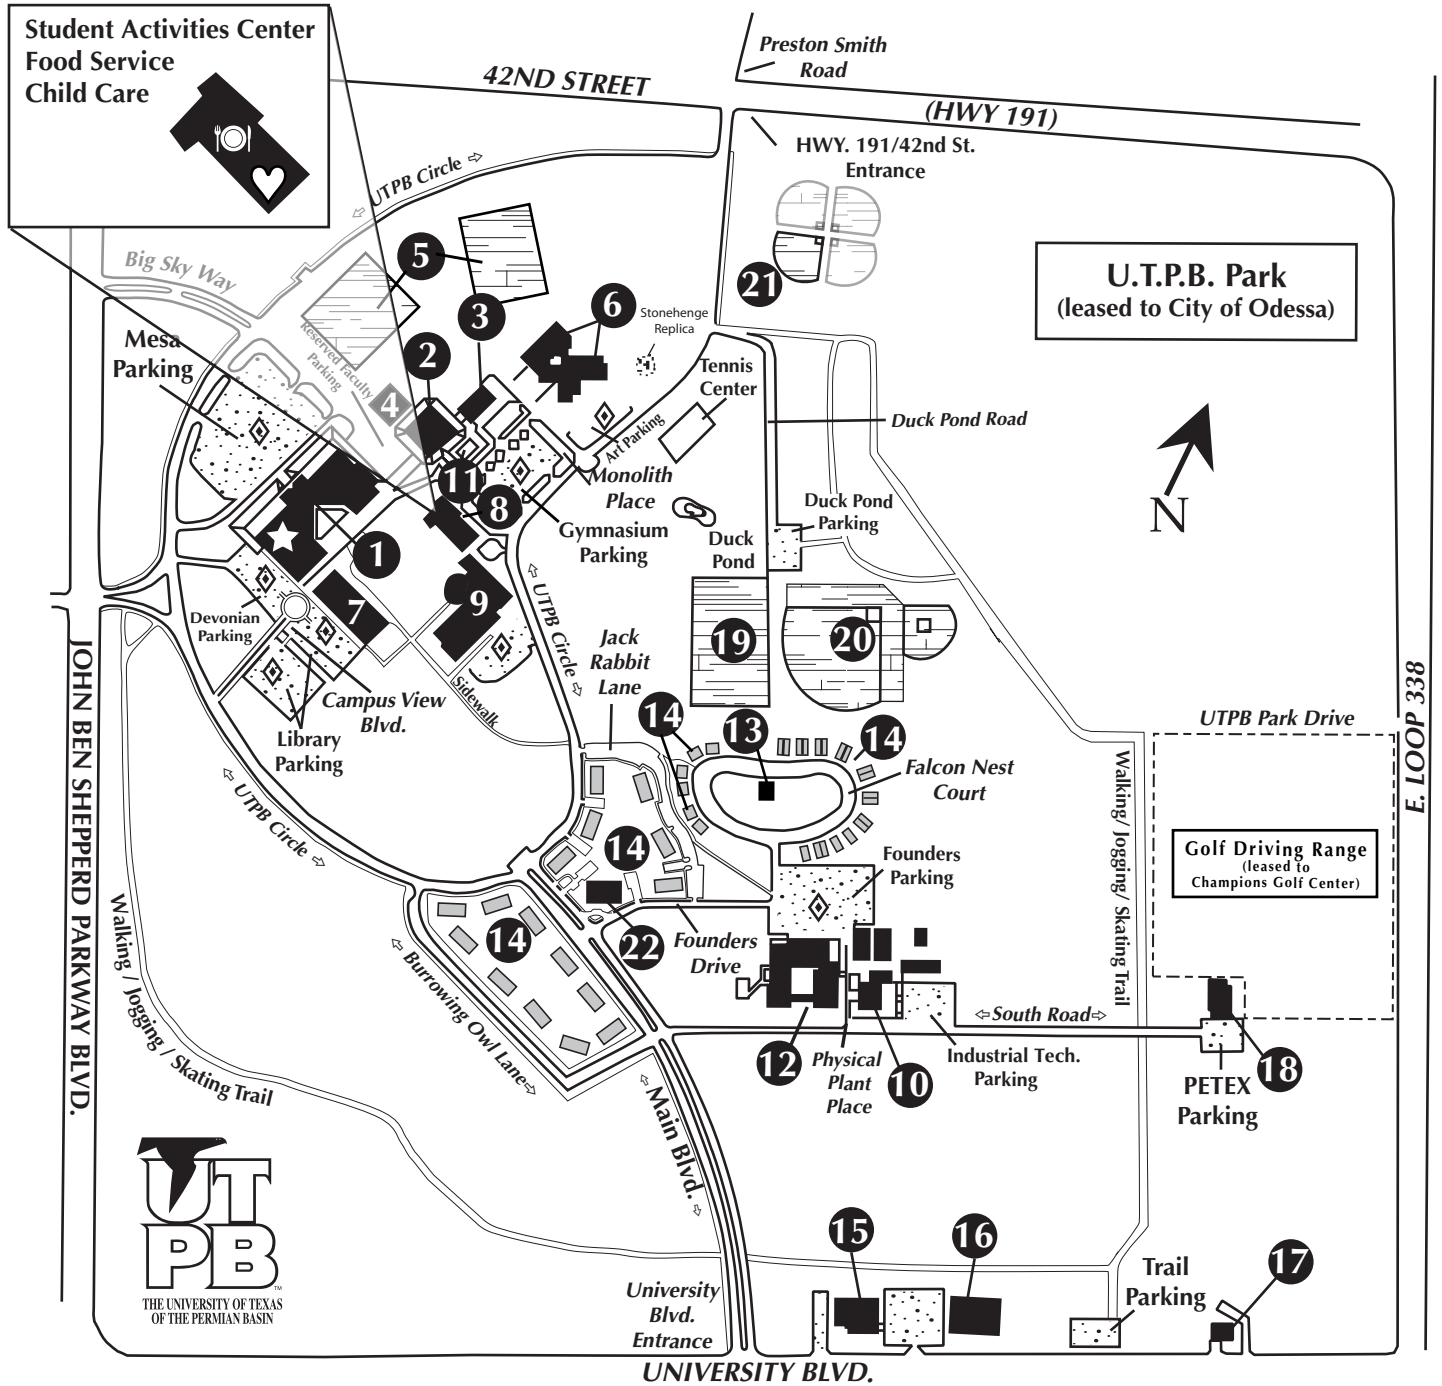

The University of Texas of the Permian Basin

Revised 06/30/2011

- | | | |
|--|---|--|
| <ul style="list-style-type: none"> 1. Mesa Building
★ Admissions & Financial Aid Offices 2. Gymnasium Complex 3. Thermal Energy Plant 4. Gym Annex Building 5. Intramural/Athletic Fields 6. Visual Arts Studios 7. Library/Lecture Center 8. Student Activities Center
🍴 Food Service
❤️ UTPB Child Care Center 9. Science & Technology Bldg.
Biology, Chemistry
IRD, Computer Science | <ul style="list-style-type: none"> 10. Industrial/Petroleum Technology Building 11. Pool 12. Founders Building
Counseling Center
Physical Plant 13. Laundry 14. Student Housing 15. Ellen Noël Art Museum 16. JBS Public Leadership Institute
Presidential Museum & Leadership Library 17. Fire Station
(City of Odessa) 18. PETEX | <ul style="list-style-type: none"> 19. Soccer Game Field 20. Ted & Jan Roden Baseball Field 21. Women's Softball Field 22. Parker Ranch House
Student Housing Recreation |
|--|---|--|

- University Buildings
- Student Housing
- Sports Fields
- Parking
- Visitor Parking