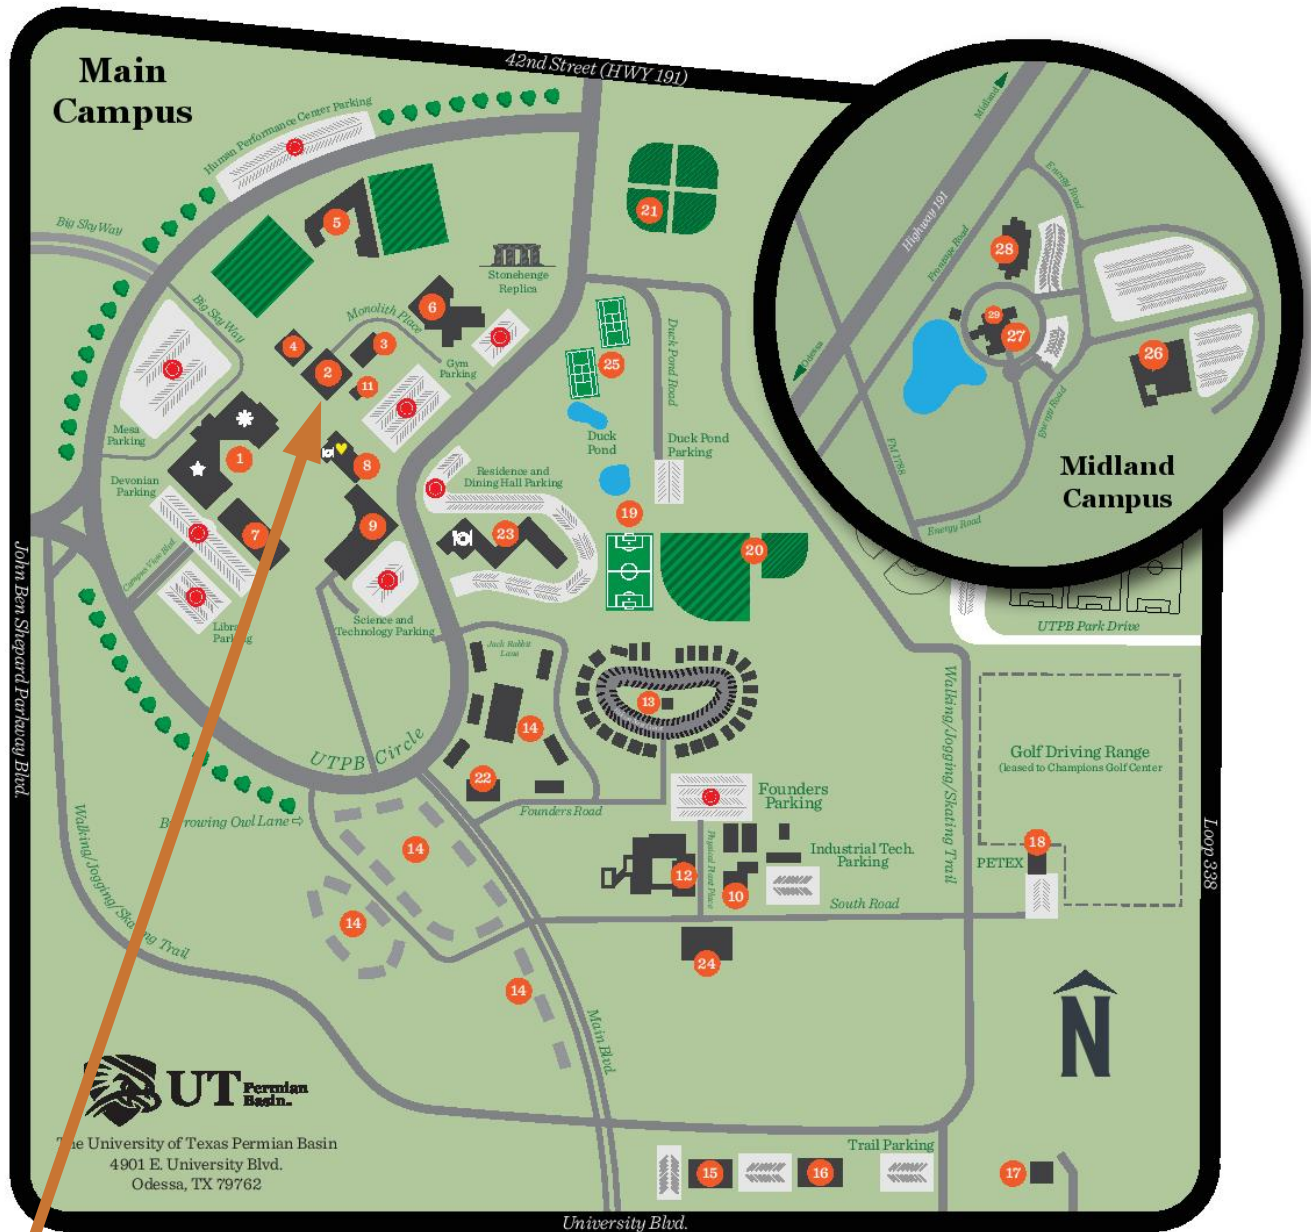

# The University of Texas Permian Basin

- 1. Mesa Building
- ★ Admissions & Financial Aid Offices
- ★ Prometric Test Center
- 2. Gymnasium Complex
- 3. Thermal Energy Plant
- 4. Gym Annex Building
- 5. D. Kirk Edwards Family Human Performance Center
- 6. Visual Arts Studios
- 7. J. Conrad Dunagan Library
- 8. Student Activity Center
- ♥ UTPB Child Care Center
- ☕ Coffee Bistro
- 9. Science & Technology Building

- 10. Industrial/Petroleum Technology Building
- 11. Pool
- 12. Founders Building Counseling Center Physical Plant
- 13. Falcon House (Student Mailboxes)
- 14. Student Housing
- 15. Ellen Noël Art Museum
- 16. JBS Public Leadership Institute and Presidential Archive
- 17. Fire Station (City of Odessa)
- 18. PETEX

- 19. Soccer Practice Field/Intramural
- 20. Ted & Jan Roden Baseball Field
- 21. Women's Softball Field
- 22. Parker Ranch House Student Housing Recreation
- 23. Residence/Dining Hall
- 24. S.T.E.M. Charter Academy
- 25. Tennis Center
- 26. Wagner Noël Performing Arts Center
- 27. C.E.E.D. Building
- 28. Engineering Building
- 29. Small Business Development Center

- Buildings
- Parking
- Student Housing
- Sports Fields
- Visitor Parking
- Campus Dining